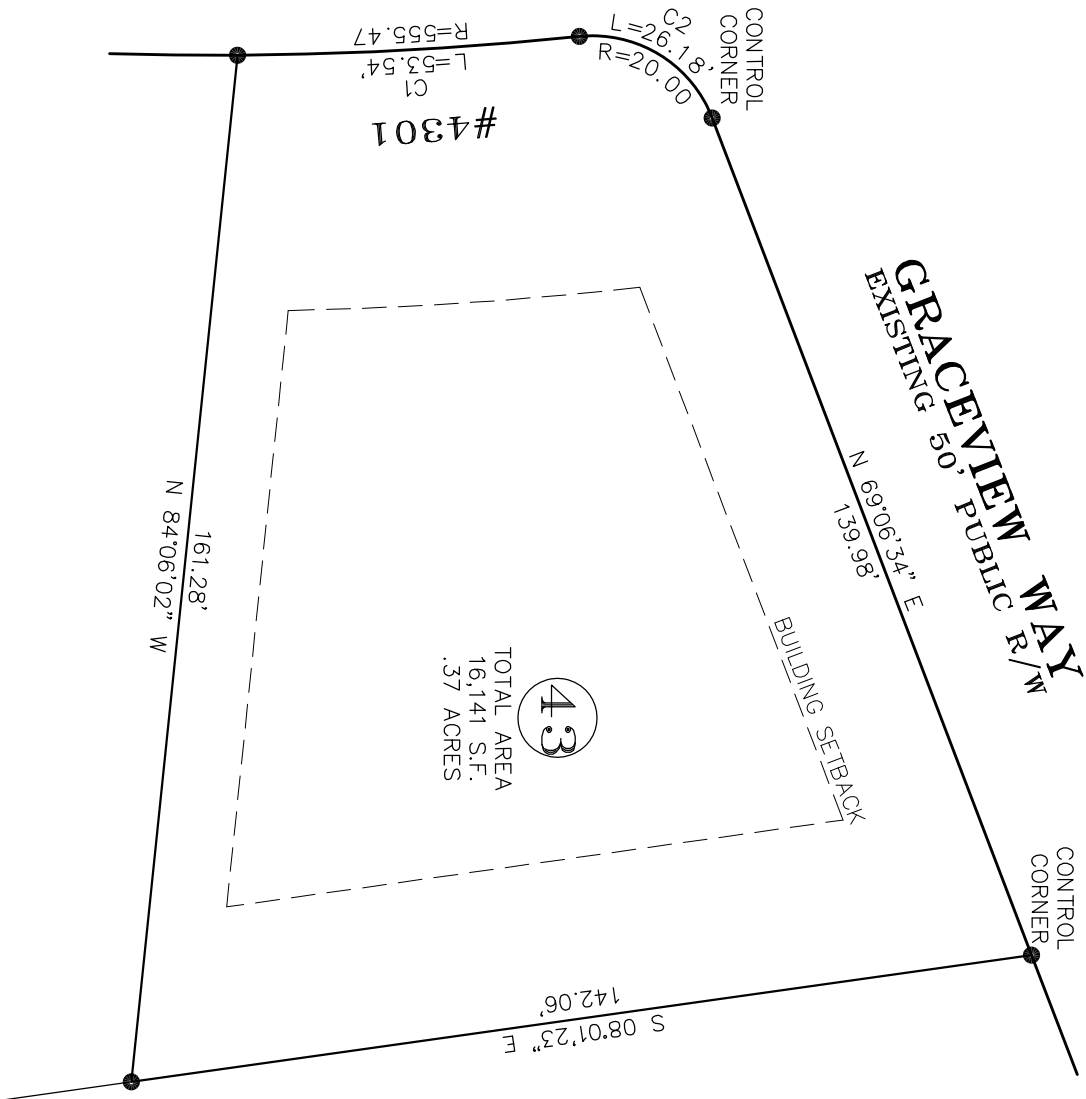

MYERS PARK DRIVE
EXISTING 50' PUBLIC R/W

N
P.B. 119 PG. 62
REF. NORTH

VICINITY MAP
(NO SCALE)