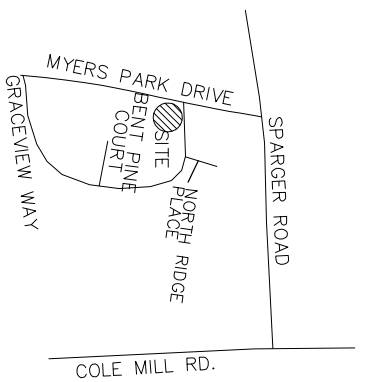

MYERS PARK DRIVE
EXISTING 50' PUBLIC R/W

N
P.B. 119 PG. 62
REF. NORTH

VICINITY MAP
(NO SCALE)