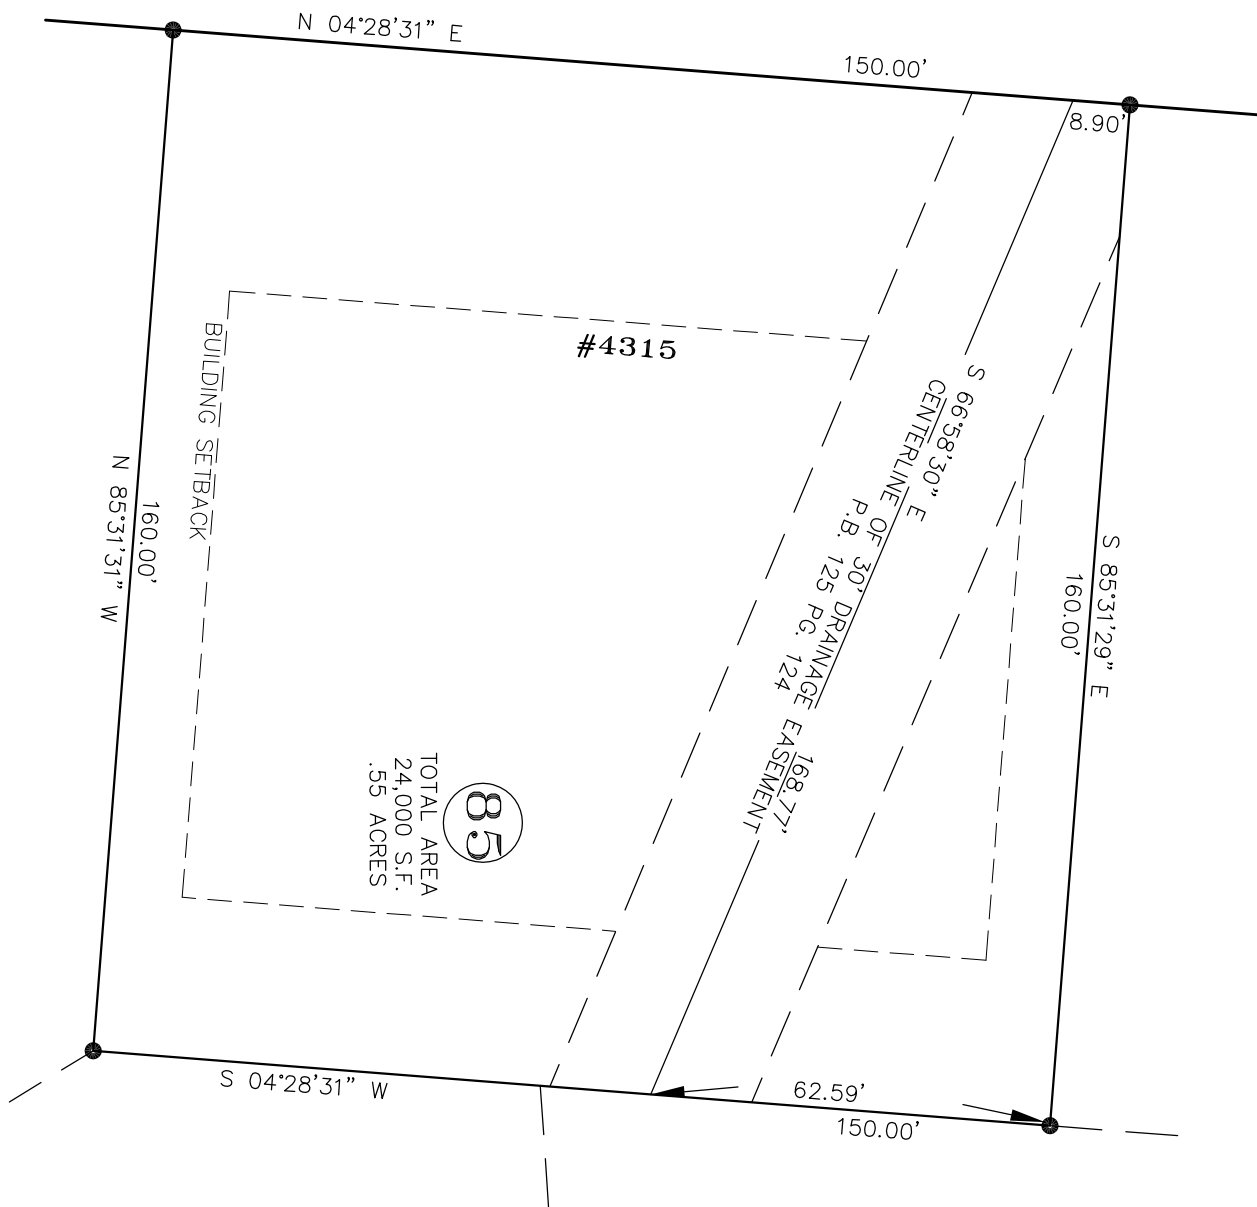

DULA STREET
EXISTING 50' PUBLIC R/W

N
P.B. 119 PG. 62
REF. NORTH

VICINITY MAP (NO SCALE)