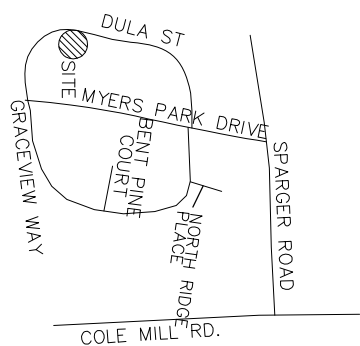

DULA STREET
EXISTING 50' PUBLIC R/W

N
P.B. 119 PG. 62
REF. NORTH

VICINITY MAP (NO SCALE)